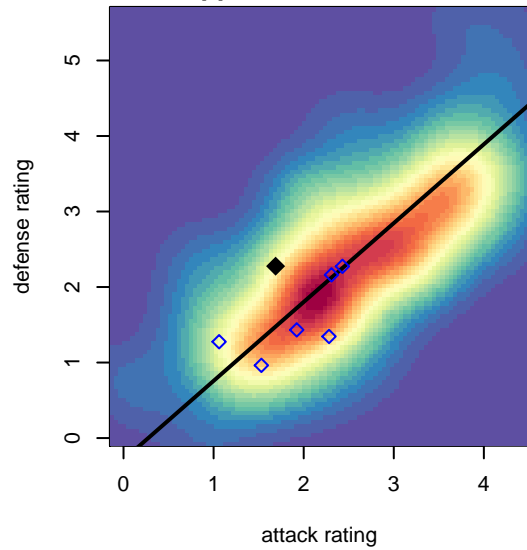

# Crossfire Select Metzger G97

Crossfire Select  
 Redmond, WA  
 G97 total strength=1372  
 attack=5.41 defense=9.74

alt names used:  
 CROSSFIRE GU18B – METZGER (WA)  
 Crossfire GU18 – Metzger

Venues played:  
 2015 Rainier Challenge Copa U18  
 2015 Bigfoot Silver U18

**attack and defense variance (black dot)  
relative to other teams  
and top 10 in region**

**attack and defense rating  
relative to others at age  
and all opponents in last 13 months**

**attack and defense rating  
relative to others at age  
and all opponents in last 13 months**

**Performance relative to 13 month average**

**Performance relative to 13 month average**

Distribution of opponents  
 Red = Lose zone, Blue = Win zone, Green = Even  
 Black line separates win/lose zones