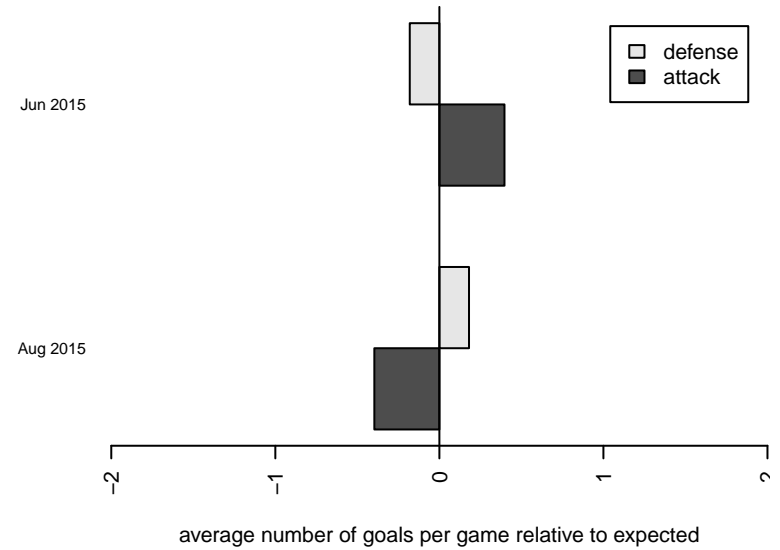

# Crossfire Select Metzger G97

Crossfire Select  
 Redmond, WA  
 G97 total strength=1372  
 attack=5.41 defense=9.74

alt names used:  
 CROSSFIRE GU18B – METZGER (WA)  
 Crossfire GU18 – Metzger

Venues played:  
 2015 Rainier Challenge Copa U18  
 2015 Bigfoot Silver U18

**attack and defense variance (black dot)  
relative to other teams  
and top 10 in region**

**attack and defense rating  
relative to others at age  
and all opponents in last 13 months**

**attack and defense rating  
relative to others at age  
and all opponents in last 13 months**

**Performance relative to 13 month average**

**Performance relative to 13 month average**

Distribution of opponents  
 Red = Lose zone, Blue = Win zone, Green = Even  
 Black line separates win/lose zones