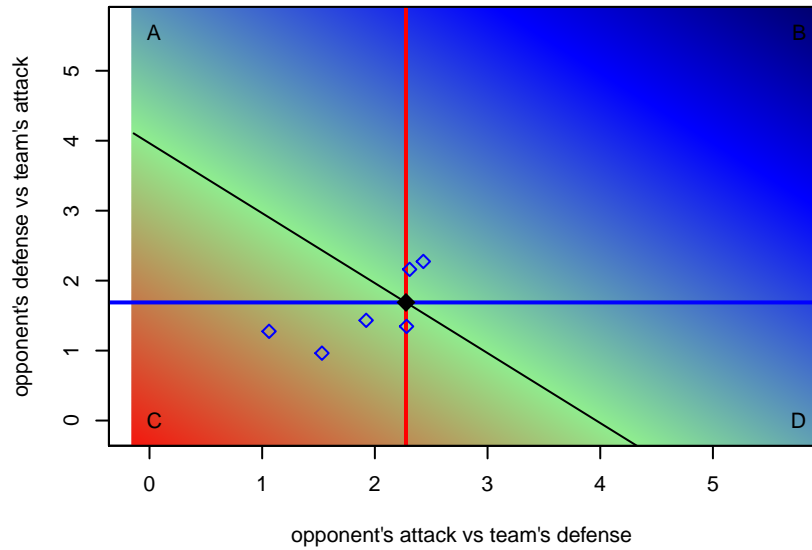

# Crossfire Select Metzger G97

Crossfire Select  
 Redmond, WA  
 G97 total strength=1372  
 attack=5.41 defense=9.74

alt names used:  
 CROSSFIRE GU18B – METZGER (WA)  
 Crossfire GU18 – Metzger

Venues played:  
 2015 Rainier Challenge Copa U18  
 2015 Bigfoot Silver U18

**attack and defense variance (black dot)  
relative to other teams  
and top 10 in region**

**attack and defense rating  
relative to others at age  
and all opponents in last 13 months**

**attack and defense rating  
relative to others at age  
and all opponents in last 13 months**

**Performance relative to 13 month average**

**Performance relative to 13 month average**

Distribution of opponents  
 Red = Lose zone, Blue = Win zone, Green = Even  
 Black line separates win/lose zones

lot. A=Neither has attack advantage, B=Opponent has both attack and defense advantage, C=Opponent has both attack and defense disadvantage, D=Both have

<b>date</b>	<b>home</b>		<b>away</b>		<b>venue</b>	<b>pred.home</b>	<b>pred.away</b>
2015-08-16	Crossfire Select Metzger G97	0	Lake Hills Athena G97	1	2015 Bigfoot Silver U18	1.47	0.98
2015-08-15	Crossfire Select Metzger G97	2	NK Chaos G97	1	2015 Bigfoot Silver U18	1.32	0.34
2015-08-15	Crossfire Select Metzger G97	2	Lake Hills Athena G97	0	2015 Bigfoot Silver U18	1.47	0.98
2015-08-13	Crossfire Select Metzger G97	1	Kent United Green G97	0	2015 Bigfoot Silver U18	2.33	0.42
2015-06-28	PacNW White G97	0	Crossfire Select Metzger G97	4	2015 Rainier Challenge Copa U18	0.59	1.42
2015-06-28	Eastside FC White G97	3	Crossfire Select Metzger G97	0	2015 Rainier Challenge Copa U18	1.31	0.69
2015-06-27	Crossfire Select Metzger G97	1	FPSC Fury Black G97	0	2015 Rainier Challenge Copa U18	0.61	1.08
2015-06-26	Crossfire Select Metzger G97	0	Eastside FC White G97	2	2015 Rainier Challenge Copa U18	0.69	1.31