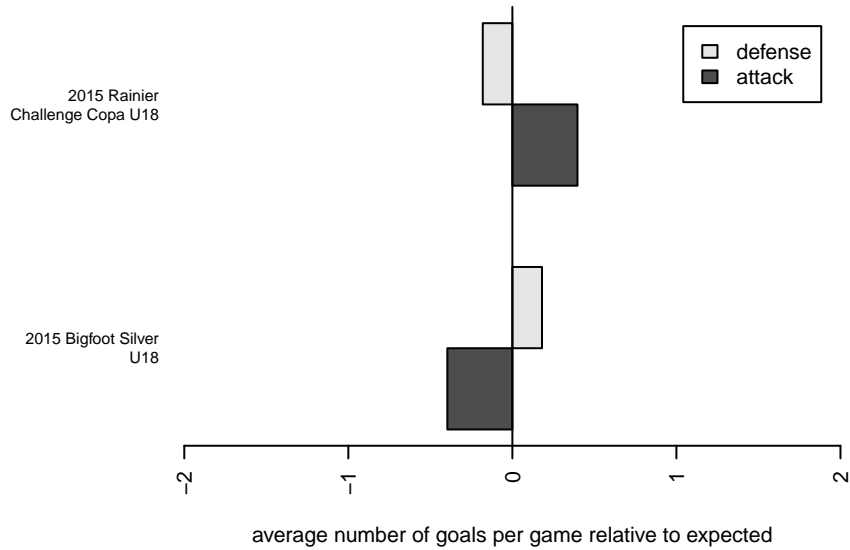

# Crossfire Select Metzger G97

Crossfire Select  
 Redmond, WA  
 G97 total strength=1372  
 attack=5.41 defense=9.74

alt names used:  
 CROSSFIRE GU18B – METZGER (WA)  
 Crossfire GU18 – Metzger

Venues played:  
 2015 Rainier Challenge Copa U18  
 2015 Bigfoot Silver U18

**attack and defense variance (black dot)  
relative to other teams  
and top 10 in region**

**attack and defense rating  
relative to others at age  
and all opponents in last 13 months**

**attack and defense rating  
relative to others at age  
and all opponents in last 13 months**

**Performance relative to 13 month average**

**Performance relative to 13 month average**

Distribution of opponents  
 Red = Lose zone, Blue = Win zone, Green = Even  
 Black line separates win/lose zones