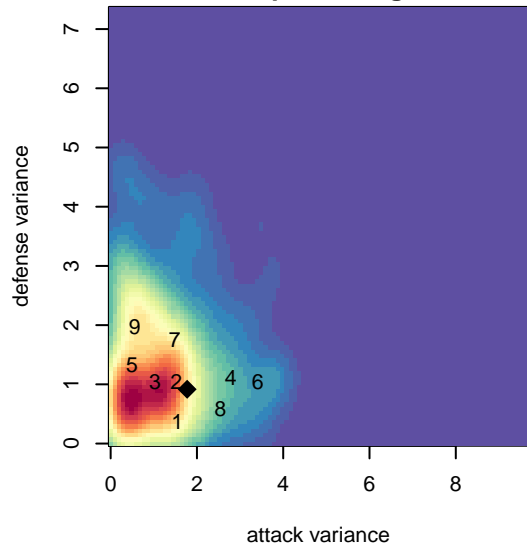

# Crossfire Select Metzger G97

Crossfire Select  
 Redmond, WA  
 G97 total strength=1372  
 attack=5.41 defense=9.74

alt names used:  
 CROSSFIRE GU18B – METZGER (WA)  
 Crossfire GU18 – Metzger

Venues played:  
 2015 Rainier Challenge Copa U18  
 2015 Bigfoot Silver U18

**attack and defense variance (black dot)  
relative to other teams  
and top 10 in region**

**attack and defense rating  
relative to others at age  
and all opponents in last 13 months**

**attack and defense rating  
relative to others at age  
and all opponents in last 13 months**

**Performance relative to 13 month average**

**Performance relative to 13 month average**

Distribution of opponents  
 Red = Lose zone, Blue = Win zone, Green = Even  
 Black line separates win/lose zones