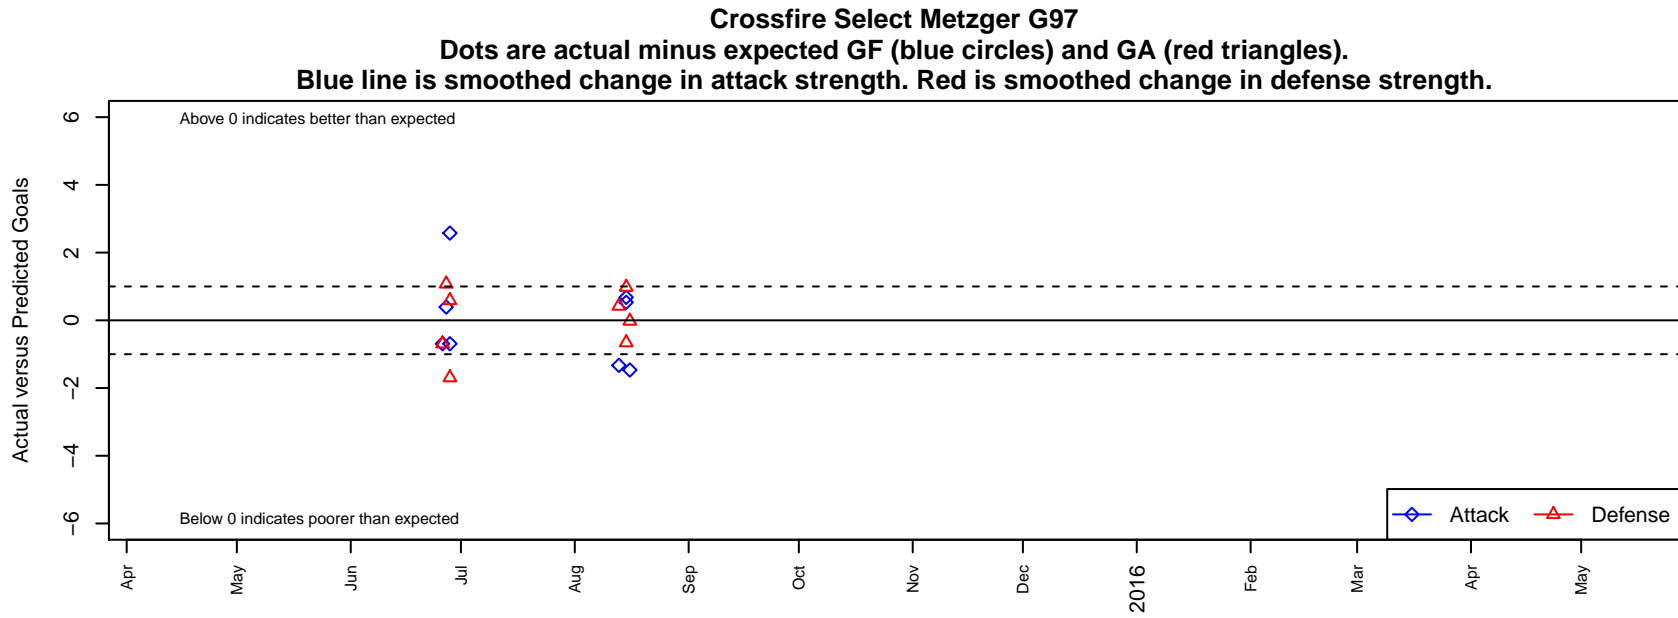

# Crossfire Select Metzger G97

Crossfire Select  
 Redmond, WA  
 G97 total strength=1372  
 attack=5.41 defense=9.74

alt names used:  
 CROSSFIRE GU18B – METZGER (WA)  
 Crossfire GU18 – Metzger

Venues played:  
 2015 Rainier Challenge Copa U18  
 2015 Bigfoot Silver U18

**attack and defense variance (black dot)  
relative to other teams  
and top 10 in region**

**attack and defense rating  
relative to others at age  
and all opponents in last 13 months**

**attack and defense rating  
relative to others at age  
and all opponents in last 13 months**

**Performance relative to 13 month average**

**Performance relative to 13 month average**

Distribution of opponents  
 Red = Lose zone, Blue = Win zone, Green = Even  
 Black line separates win/lose zones