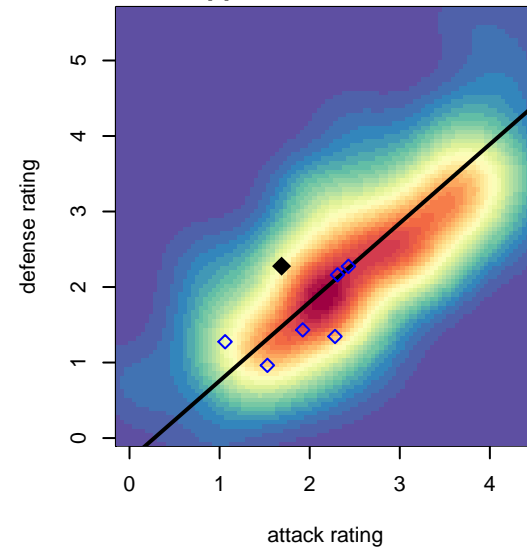

# Crossfire Select Metzger G97

Crossfire Select  
 Redmond, WA  
 G97 total strength=1372  
 attack=5.41 defense=9.74

alt names used:  
 CROSSFIRE GU18B – METZGER (WA)  
 Crossfire GU18 – Metzger

Venues played:  
 2015 Rainier Challenge Copa U18  
 2015 Bigfoot Silver U18

**attack and defense variance (black dot)  
relative to other teams  
and top 10 in region**

**attack and defense rating  
relative to others at age  
and all opponents in last 13 months**

**attack and defense rating  
relative to others at age  
and all opponents in last 13 months**

**Performance relative to 13 month average**

**Performance relative to 13 month average**

Distribution of opponents  
 Red = Lose zone, Blue = Win zone, Green = Even  
 Black line separates win/lose zones